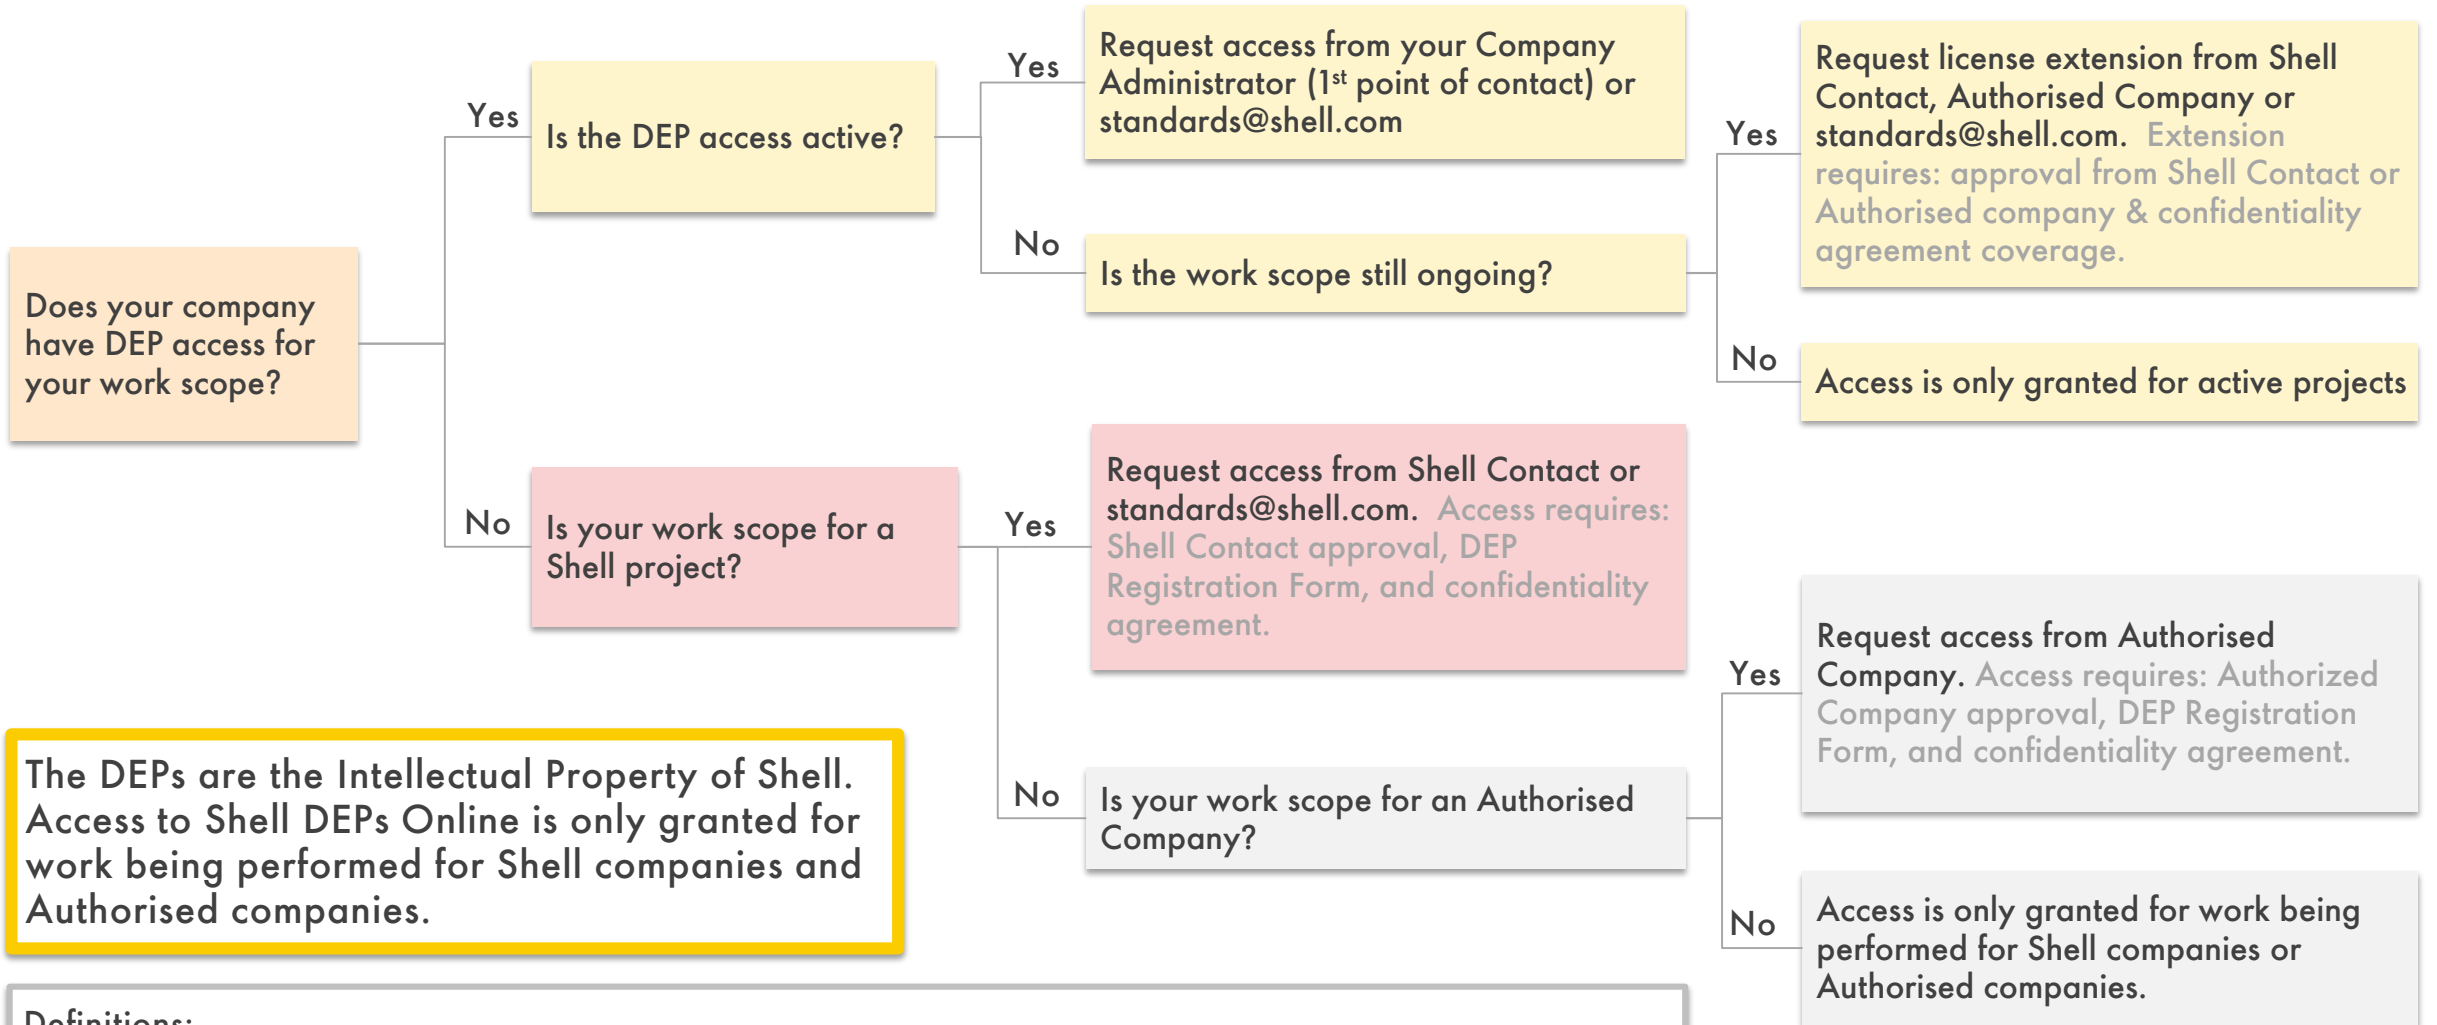

Getting Access to Shell DEPs Online

The DEPs are the Intellectual Property of Shell. Access to Shell DEPs Online is only granted for work being performed for Shell companies and Authorised companies.

Definitions:

Authorised Company: A company that has an agreement with Shell to use materials from Shell DEPs Online for the company's purpose.

Company Administrator: A person in the company with permissions to grant Shell DEPs Online access to other users in the company.